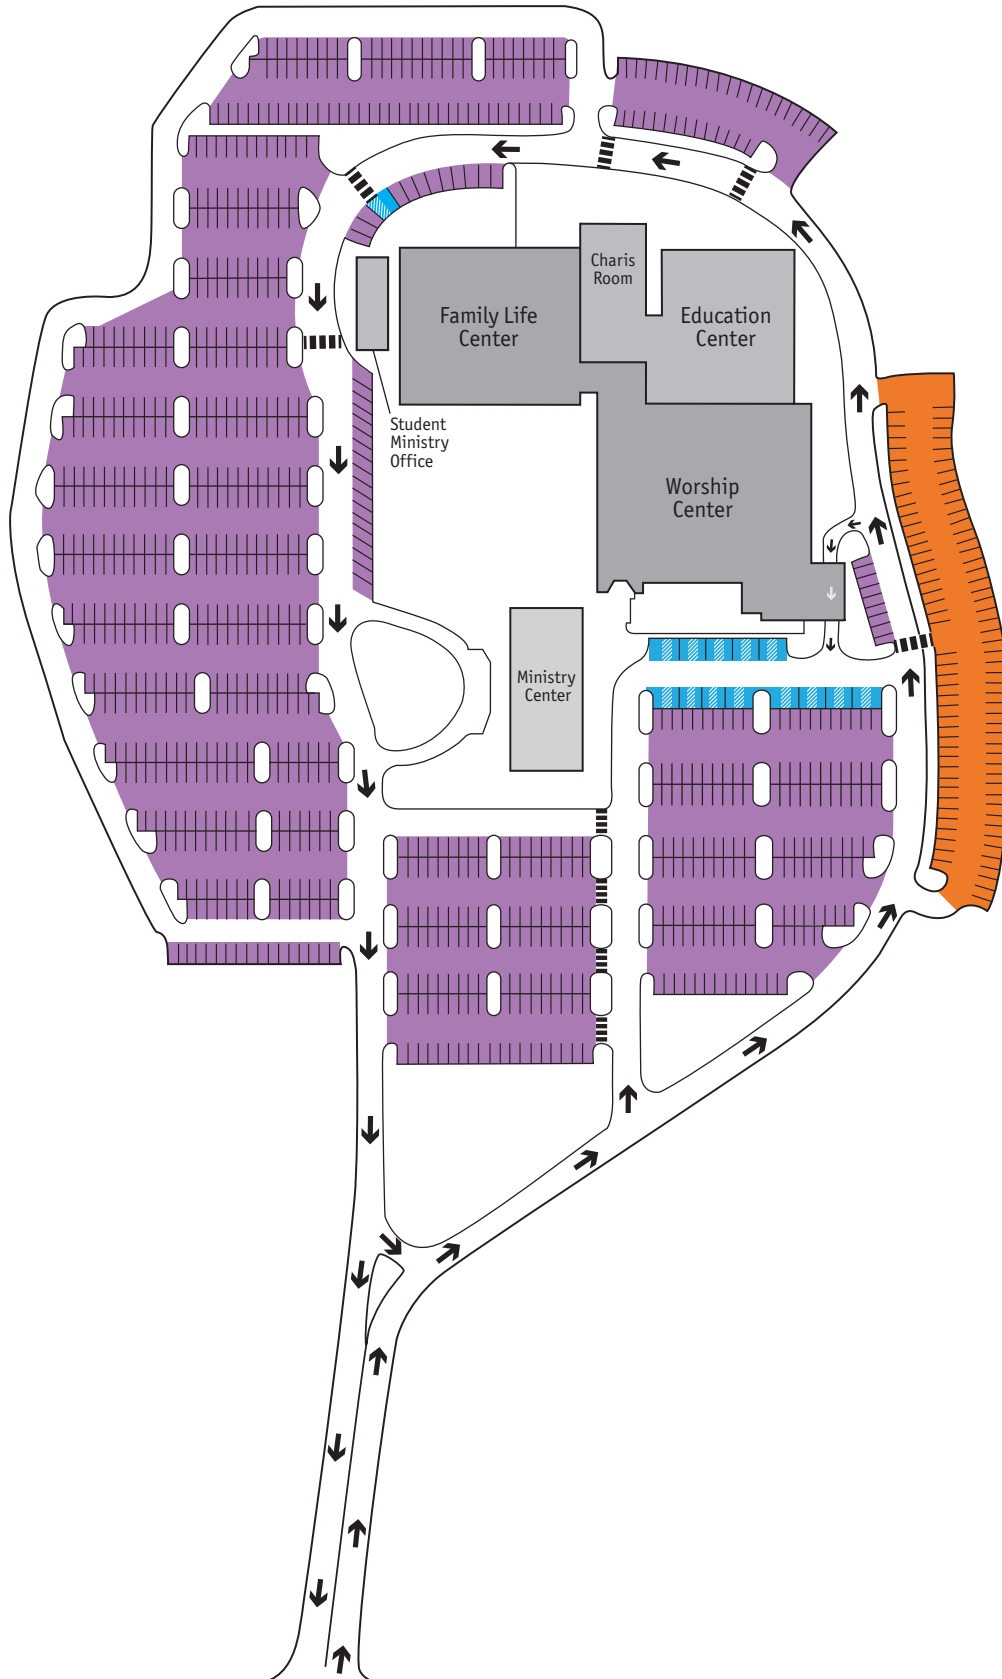

South Park Campus PARKING MAP

KEY:

-  = Newcomer Parking
-  = Handicap Parking
-  = General Parking
-  = Crosswalk

Entrance/Exit

PARK ROAD